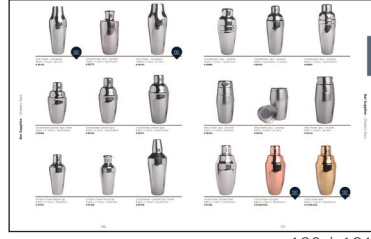

132 | 133

134 | 135

136 | 137

138 | 139

140 | 141

142 | 143

144 | 145

146 | 147

148 | 149

150 | 151

152 | 153

154 | 155

156 | 157

158 | 159

160 | 161

162 | 163

164 | 165

166 | 167

168 | 169

170 | 171

172 | 173

174 | 175

176 | 177

178 | 179

180 | 181

182 | 183

184 | 185

186 | 187

188 | 189

190 | 191

192 | 193

194 | 195

196 | 197

198 | 199

200 | 201

202 | 203

204 | 205

206 | 207

208 | 209

210 | 211

212 | 213

214 | 215

216 | 217

Service Equipment S. 218 - 235

218 | 219

220 | 221

222 | 223

224 | 225

226 | 227

228 | 229

230 | 231

232 | 233

234 | 235

Tabletop S. 236 - 323

236 | 237

238 | 239

240 | 241

242 | 243

244 | 245

246 | 247

248 | 249