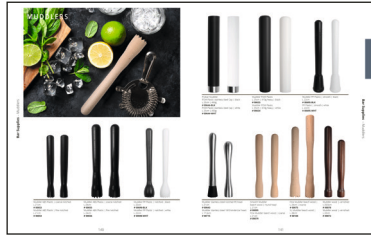

132 | 133

134 | 135

136 | 137

138 | 139

140 | 141

142 | 143

144 | 145

146 | 147

148 | 149

150 | 151

152 | 153

154 | 155

156 | 157

158 | 159

160 | 161

162 | 163

164 | 165

166 | 167

168 | 169

170 | 171

172 | 173

174 | 175

176 | 177

178 | 179

180 | 181

182 | 183

184 | 185

186 | 187

188 | 189

190 | 191

192 | 193

194 | 195

196 | 197

198 | 199

200 | 201

202 | 203

204 | 205

206 | 207

208 | 209

210 | 211

212 | 213

214 | 215

216 | 217

Service Equipment S. 218 - 235

218 | 219

220 | 221

222 | 223

224 | 225

226 | 227

228 | 229

230 | 231

232 | 233

234 | 235

Tabletop S. 236 - 323

236 | 237

238 | 239

240 | 241

242 | 243

244 | 245

246 | 247

248 | 249