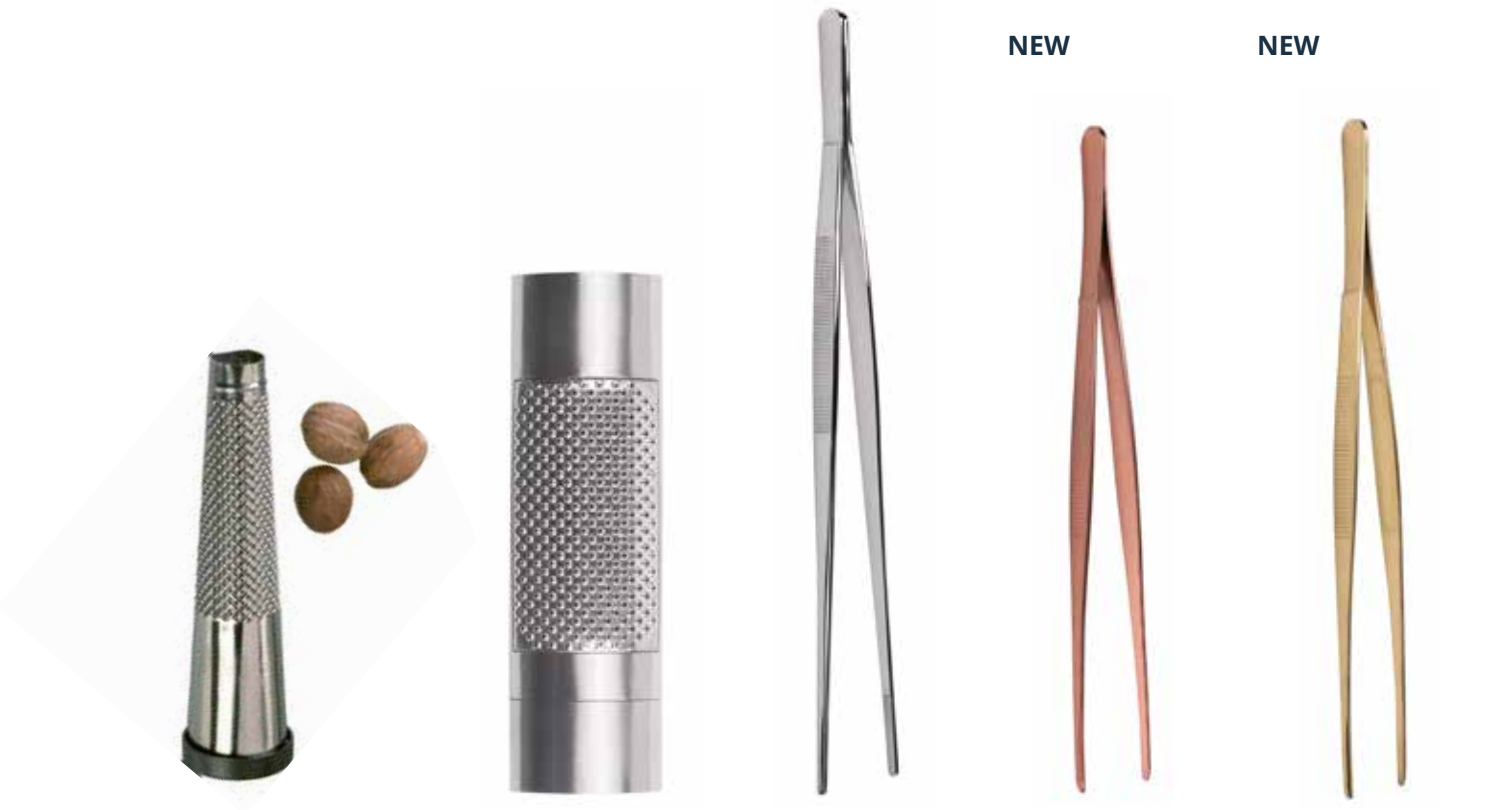

Deco Peeler stainless steel blade # 00379
 Zest Peeler stainless steel blade # 00278
 Microplane Multi Citrus Tool grater & zester | 19,5cm # 00598
 Microplane Spice Grater stainless steel | 21,7cm # 00599