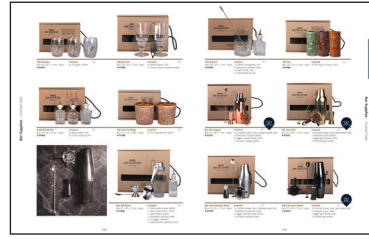

132 | 133

134 | 135

136 | 137

138 | 139

140 | 141

142 | 143

144 | 145

146 | 147

148 | 149

150 | 151

152 | 153

154 | 155

156 | 157

158 | 159

160 | 161

162 | 163

164 | 165

166 | 167

168 | 169

170 | 171

172 | 173

174 | 175

176 | 177

178 | 179

180 | 181

182 | 183

184 | 185

186 | 187

188 | 189

190 | 191

192 | 193

194 | 195

196 | 197

198 | 199

200 | 201

202 | 203

204 | 205

206 | 207

208 | 209

210 | 211

212 | 213

214 | 215

216 | 217

Service Equipment S. 218 - 235

218 | 219

220 | 221

222 | 223

224 | 225

226 | 227

228 | 229

230 | 231

232 | 233

234 | 235

Tabletop S. 236 - 323

236 | 237

238 | 239

240 | 241

242 | 243

244 | 245

246 | 247

248 | 249