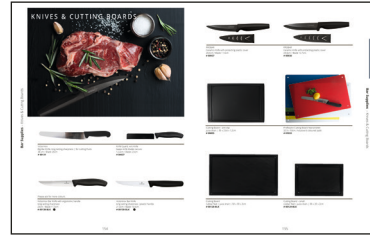

152 | 153

154 | 155