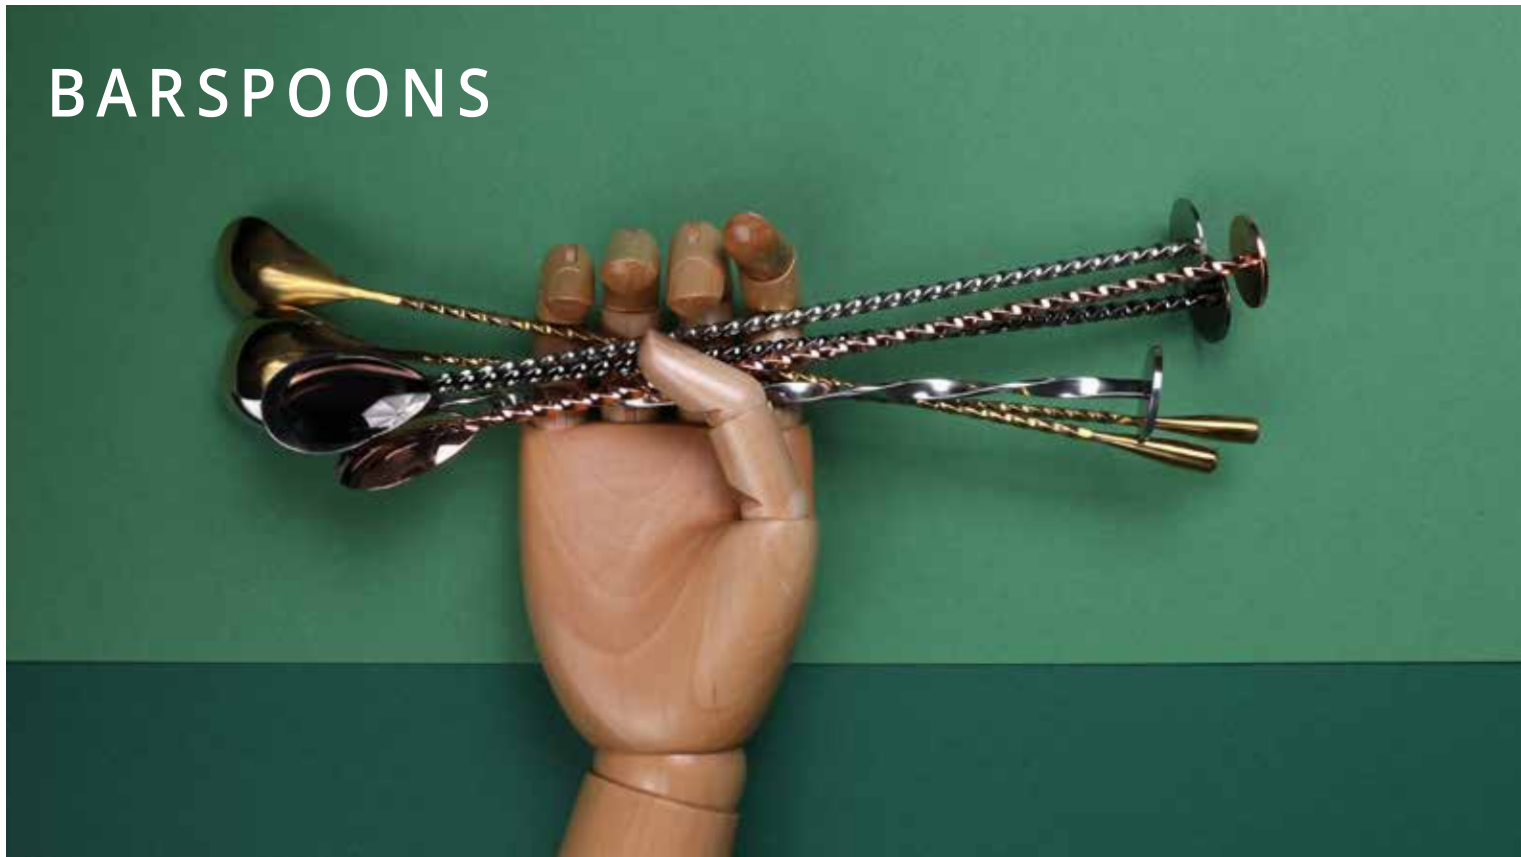

BAR SPOONS

Bar Supplies – Barspoons