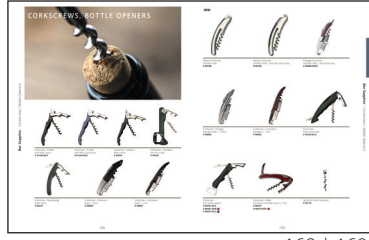

132 | 133

134 | 135

136 | 137

138 | 139

140 | 141

142 | 143

144 | 145

146 | 147

148 | 149

150 | 151

152 | 153

154 | 155

156 | 157

158 | 159

160 | 161

162 | 163

164 | 165

166 | 167

168 | 169

170 | 171

172 | 173

174 | 175

176 | 177

178 | 179

180 | 181

182 | 183

184 | 185

186 | 187

188 | 189

190 | 191

192 | 193

194 | 195

196 | 197

198 | 199

200 | 201

202 | 203

204 | 205

206 | 207

208 | 209

210 | 211

212 | 213

214 | 215

216 | 217

Service Equipment S. 218 - 235

218 | 219

220 | 221

222 | 223

224 | 225

226 | 227

228 | 229

230 | 231

232 | 233

234 | 235

Tabletop S. 236 - 323

236 | 237

238 | 239

240 | 241

242 | 243

244 | 245

246 | 247

248 | 249