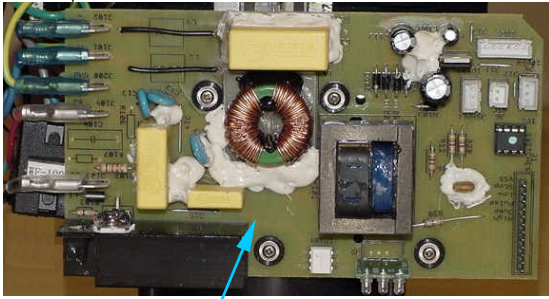

\*Complete Container Includes: Cutter Assembly, Container, Lid and Filler Cap

\*\*Cutter Assembly Includes: Blade, Lock Washer, Hex Nut, Drive Coupling Attachment and Cutter Bearing Assembly.

 4421 Waterfront Drive Glen Allen, VA 23060	Revision Description:		Changed cordset part number					
	Request Number:	HQE-60XX	Revision Date:	2/8/08	Approved by:			
	Issue Code(s):	CS, SP	Page:	1 of 3	Document #:	<b>5100163XX</b>	Rev:	<b>F</b>

PC Board  
990069500

Power Board  
990069600

Cord Socket  
990064800

Power Cord  
990050001

Knob (only)  
990070700

Speed Control with Knob  
990060000

 4421 Waterfront Drive Glen Allen, VA 23060	Revision Description:		Changed cordset part number					
	Request Number:	HQE-60XX	Revision Date:	2/8/08	Approved by:			
	Issue Code(s):	CS, SP	Page:	2 of 3	Document #:	<b>5100163XX</b>	Rev:	<b>F</b>