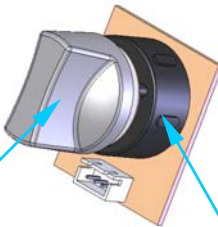

PC Board  
990069500

Power Board  
990069600

Cord Socket  
990064800

Power Cord  
990050001

Knob (only)  
990070700

Speed Control with Knob  
990060000

 4421 Waterfront Drive Glen Allen, VA 23060	Revision Description:		Changed cordset part number					
	Request Number:	HQE-60XX	Revision Date:	2/8/08	Approved by:			
	Issue Code(s):	CS, SP	Page:	2 of 3	Document #:	<b>5100163XX</b>	Rev:	<b>F</b>

## Replacement Parts Diagram