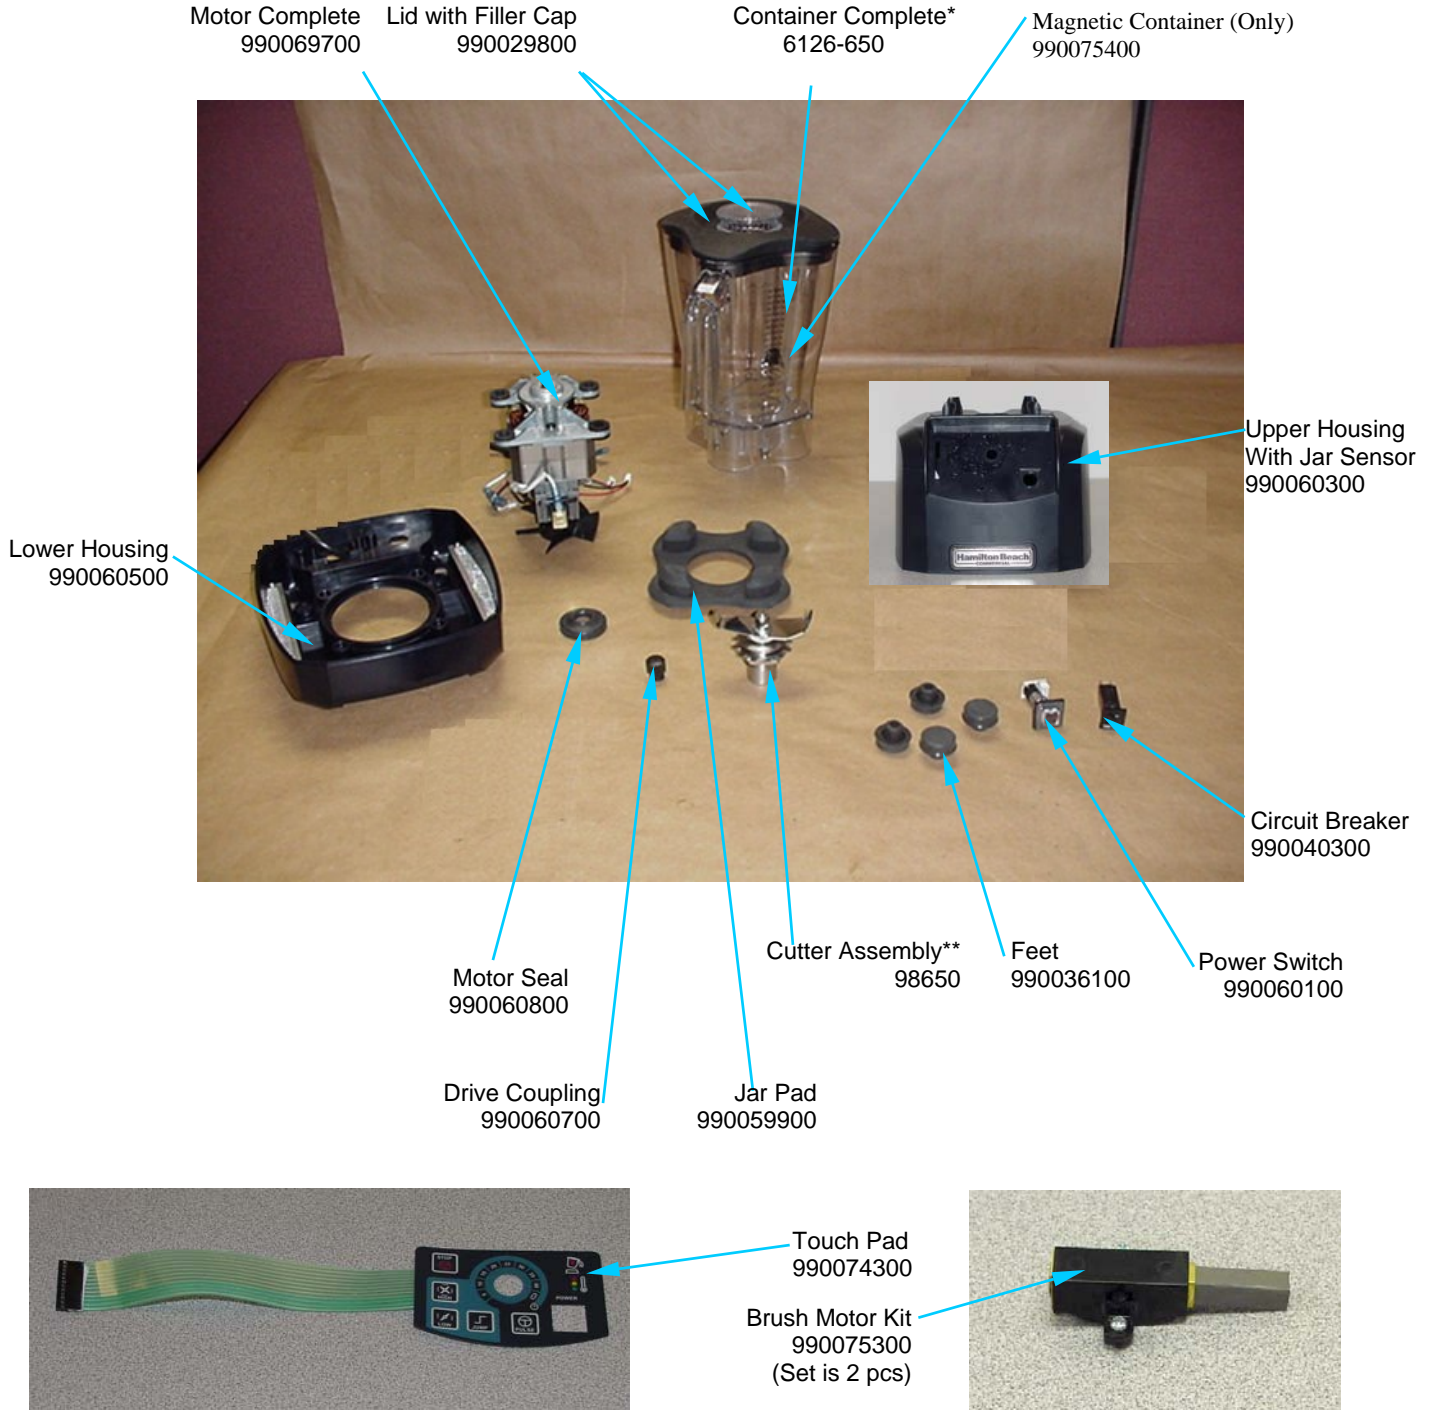

\*Complete Container Includes: Cutter Assembly, Container, Lid and Filler Cap

\*\*Cutter Assembly Includes: Blade, Lock Washer, Hex Nut, Drive Coupling Attachment and Cutter Bearing Assembly.

 4421 Waterfront Drive Glen Allen, VA 23060	Revision Description:		Changed cordset part number					
	Request Number:	HQE-60XX	Revision Date:	2/8/08	Approved by:			
	Issue Code(s):	CS, SP	Page:	1 of 3	Document #:	<b>5100163XX</b>	Rev:	<b>F</b>

## Replacement Parts Diagram

PC Board  
990069500

Power Board  
990069600

Cord Socket  
990064800

Power Cord  
990050001

Knob (only)  
990070700

Speed Control with Knob  
990060000

 4421 Waterfront Drive Glen Allen, VA 23060	Revision Description:		Changed cordset part number					
	Request Number:	HQE-60XX	Revision Date:	2/8/08	Approved by:			
	Issue Code(s):	CS, SP	Page:	2 of 3	Document #:	<b>5100163XX</b>	Rev:	<b>F</b>