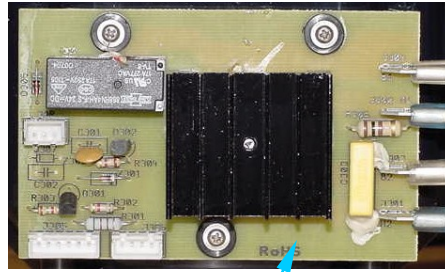

\*Complete Container Includes: Cutter Assembly, Container, Lid and Filler Cap

\*\*Cutter Assembly Includes: Blade, Lock Washer, Hex Nut, Drive Coupling Attachment and Cutter Bearing Assembly.

 4421 Waterfront Drive Glen Allen, VA 23060	Revision Description:		Changed cordset part number					
	Request Number:	HQE-60XX	Revision Date:	2/8/08	Approved by:			
	Issue Code(s):	CS, SP	Page:	1 of 3	Document #:	<b>5100163XX</b>	Rev:	<b>F</b>

## Replacement Parts Diagram

PC Board  
990069500

Power Board  
990069600

Cord Socket  
990064800

Power Cord  
990050001

Knob (only)  
990070700

Speed Control with Knob  
990060000

 4421 Waterfront Drive Glen Allen, VA 23060	Revision Description:		Changed cordset part number					
	Request Number:	HQE-60XX	Revision Date:	2/8/08	Approved by:			
	Issue Code(s):	CS, SP	Page:	2 of 3	Document #:	<b>5100163XX</b>	Rev:	<b>F</b>